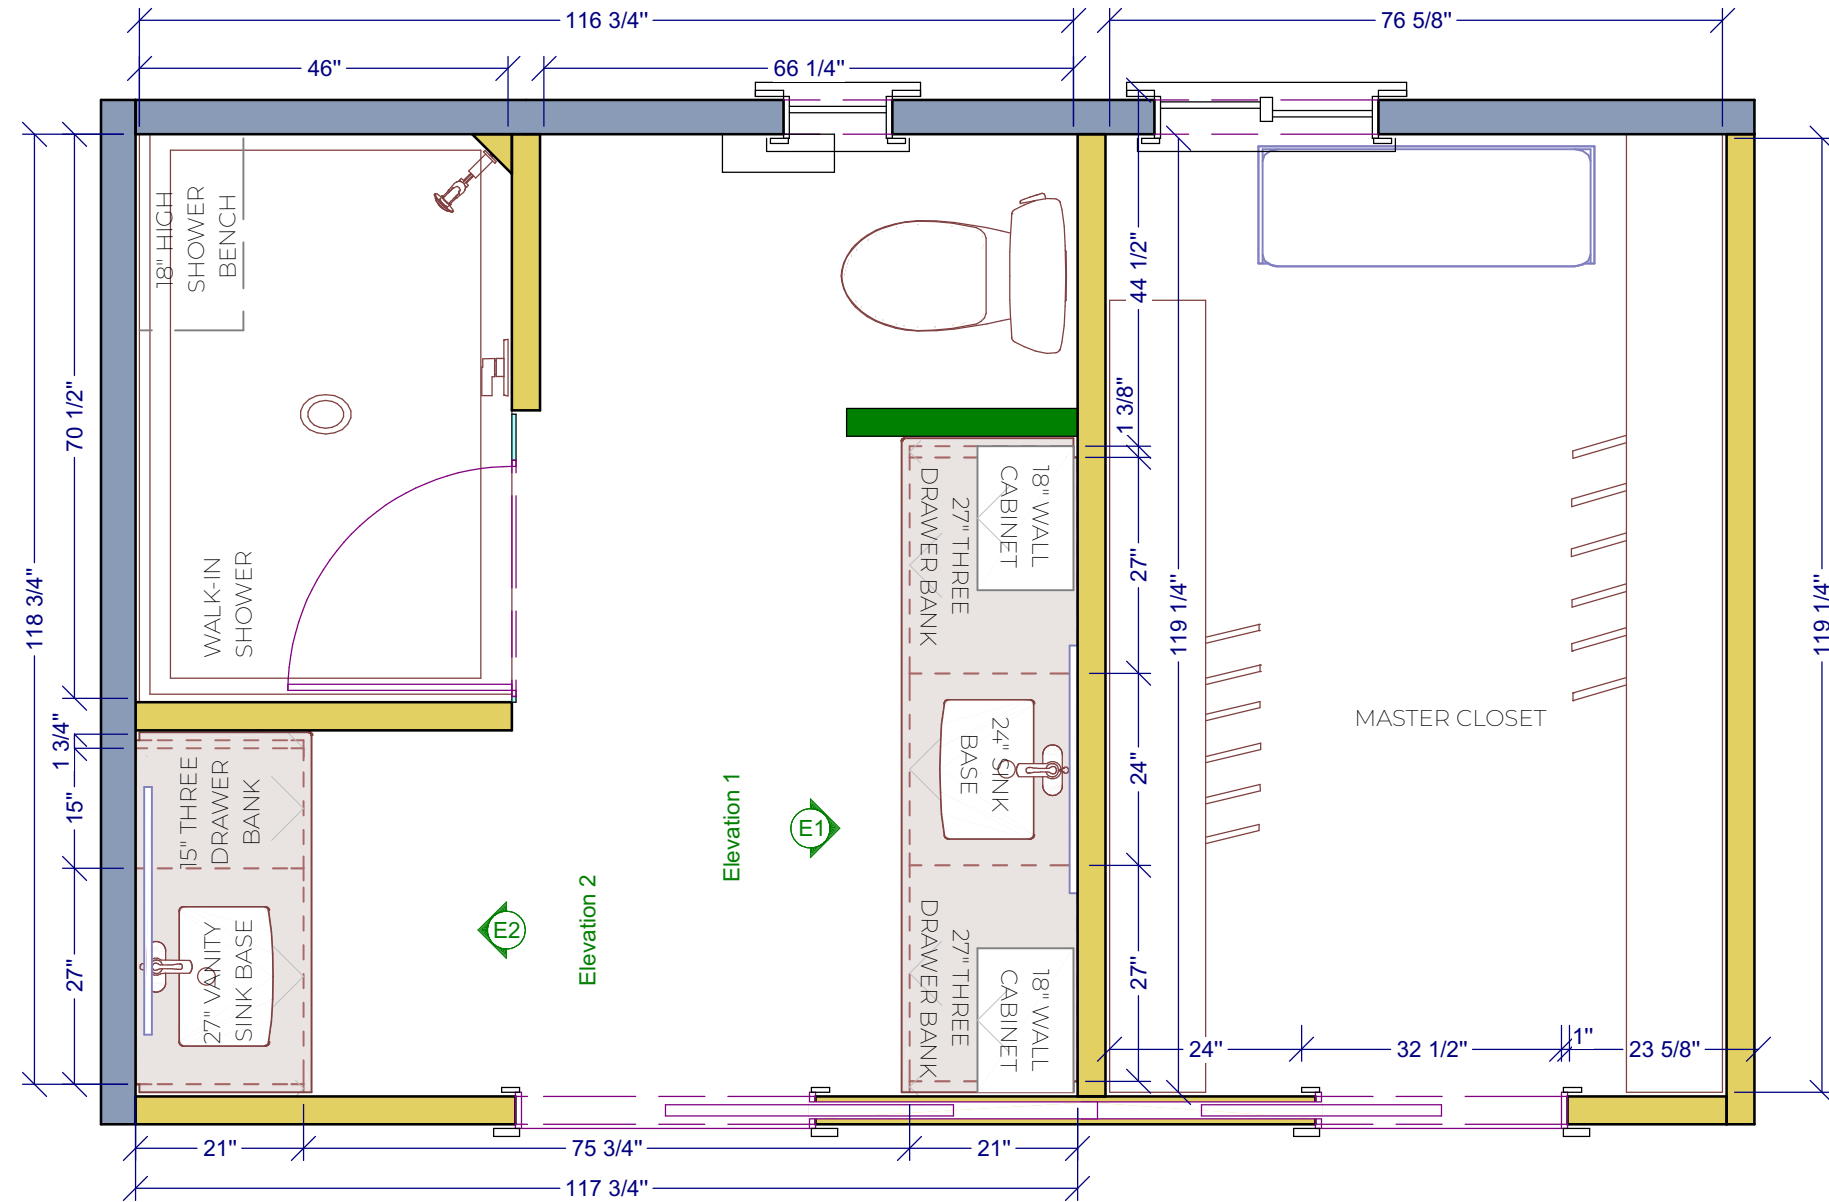

# FLOOR PLAN

**KALLUNA**

Thursday, June 30,  
2022

SCALE: 1/4" = 1'-0"

**A-2**

ELEVATION 1

ELEVATION 2

KALLUNA

Thursday, June 30,  
2022

SCALE: 1/4" = 1'-0"

**A-3**